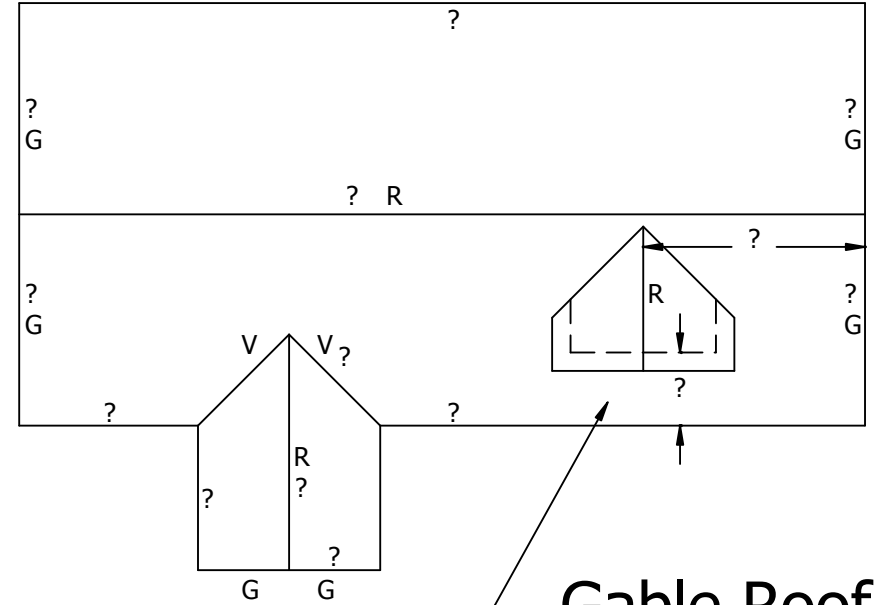

Residential Roof Measurement Guide

Hip Roof

Gable Roof

- ? - Need Measurement
- R- Ridge
- V- Valley
- H- Hip
- E- Eave
- G- Gable
- _ to 12 Pitch

Dormer

This is a guide to illustrate the measurement needed to accurately estimate the material required for your roofing project. The number of roof penetrations need to be noted and chimney and/or skylight locations and sizes noted if applicable. Please contact your salesman with any questions that you have about measuring.