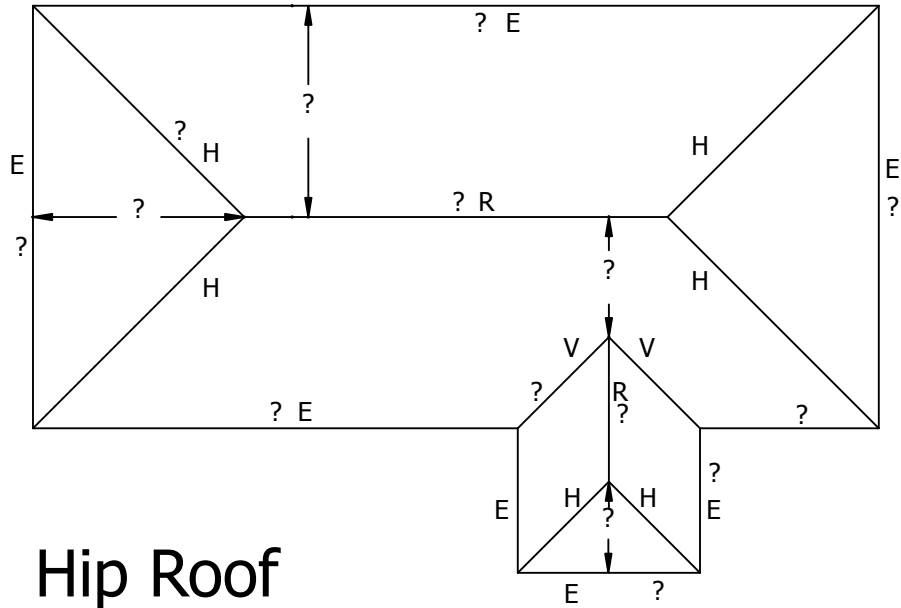

Residential Roof Measurement Guide

Hip Roof

Gable Roof

- ? - Need Measurement
- R- Ridge
- V- Valley
- H- Hip
- E- Eave
- G- Gable
- _ to 12 Pitch

Dormer

This is a guide to illustrate the measurement needed to accurately estimate the material required for your roofing project. The number of roof penetrations need to be noted and chimney and/or skylight locations and sizes noted if applicable. Please contact your salesman with any questions that you have about measuring.